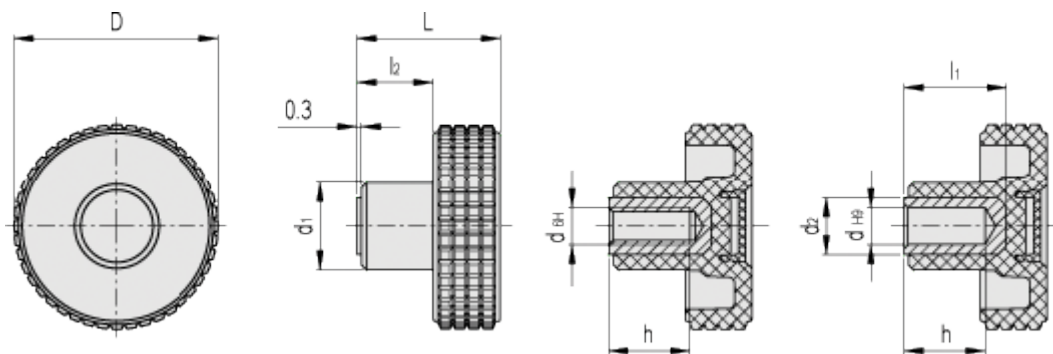

Data Sheet

Article number: 23020344162

Description: E+G Fingergreb MBT.50-B-8-C2, orange centre cap

Measures

D	= 50	l2 = 16
d1	= 20	
d2	= 15	
dH6	= -	
dH9	= 8	
h	= 20	
L	= 33	
l1	= 25	